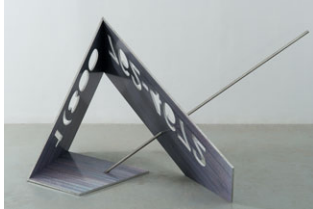

**CHAREST  
WEINBERG**

Straightened Record  
2010  
Aluminum, vinyl, stainless steel, felt  
6 x 4 x 3 feet

Screwed Up Alvin and the Chipmunks  
2010  
Formica, granite, limestone, grape cough syrup  
8 x 4 x 2 feet

Defaced Musician Caricature  
2010  
Ink on mylar  
9 x 12 inches  
16.5 x 13.5 inches framed

Defaced Musician Caricature  
2010  
Ink on mylar  
9 x 12 inches  
16.5 x 13.5 inches framed

Defaced Musician Caricature  
2010  
Ink on mylar  
9 x 12 inches  
16.5 x 13.5 inches framed